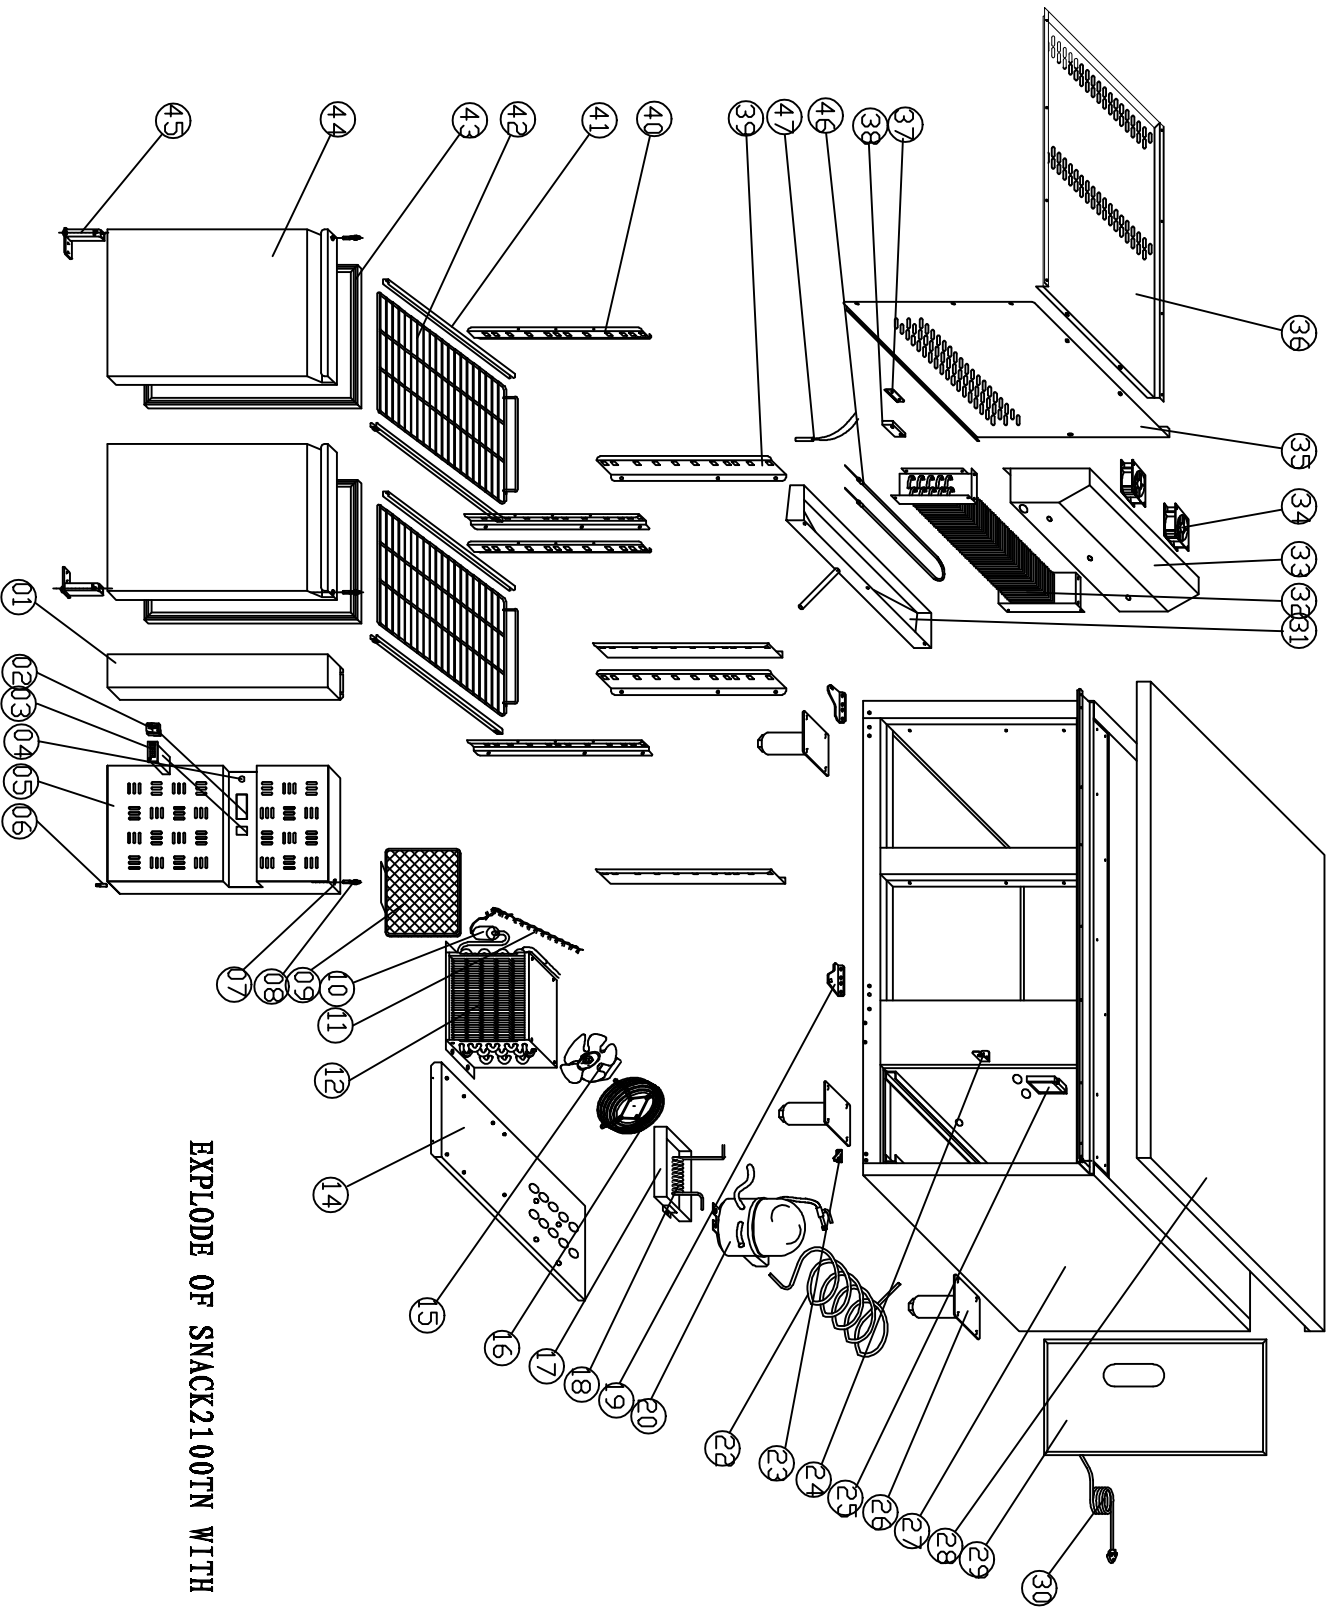

7450.0118

Onderdelen informatie

Erzatzteil information

Spare part information

Information de pièces

EXPLODE OF SNACK2100TN WITH H. E.

SPARE PARTS LIST OF 7450.0118

NO.	CODE	NAME	MODEL	QUY.	MATERIAL	REMARK
01		FIXED FRONT PANEL		1PC	STAINLESS	
02		MAIN SWITCH	DRH-2415-3			
03		THERMOSTAT	XR60C	1PC		
04		LOCK		1PC		
05		FRONT PANEL		1PC	STAINLESS	
06		HINGE AXIS	Φ7	4PCS	STAINLESS	
07		BUSHING	Φ5	4PCS	STAINLESS	
08		NUT	M5	4PCS	STAINLESS	
09		FILTER		1PC		
10		FILTER DRIER	20g	1PC	XH-9	
11		CAPPILARY	Φ1.15x3000	1PC	COPPER	
12		CONDENSER	1/4HP	1PC		
14		UNIT BOARD		1PC	ZINC	
15		CODENSER FAN	BD01-01/Φ200	1PC		
16		BASKETC GUARD GRILLS		1PC	COATED STEEL	
17		WATER BOX		1PC	STAINLESS	
18		EVAPORATE PIPE	Φ6	1PC	COPPER	
19		DOOR HINGE/LEFT/TIGHT		1PAIR	STAINLESS	
20		COMPRESSOR	OF1350A	1PC		
22		SUCTION PIPI	Φ8	1PC	COPPER	
23		FRONT PANEL HINGE		1PC	STAINLESS	
24		LOCK HOOK		1 PCS	STAINLESS	
25		JUNCTION BOX		2PCS		
26		FEET	H=150	4PCS	STAINLESS	
27		BODY		1PC		
28		TOP	FOAMED STAINLESS	1PC		
29		UNIT ROOM COVER		1PC	ZINC	
20		PLUG		1PC		
31		EVAPORATOR WATER PAN		1PC	STAINLESS	
32		EVAPORATOR		1PC		
33		FAN SUPPORT		2PCS		
34		CIRCUIT FAN		2PCS		
35		EVAPORATOR COVER		1PC	STAINLESS	
36		AIR FLOW CONDUCT BOARD		1PC	STAINLESS	
37		SENSOR FIXED CLIP		1PC	STAINLESS	
38		PROBE PADDING		1PC		
39		BACK SUPPORT		4PCS	STAINLESS	LEFT/RIGHT
40		FRONT SUPPORT		4PCS		LEFT/RIGHT
41		GUIDE/LEFT/RIGHT		2PAIRS		
42		SHELF	GN1/1	2PCS		
43		GASKET		2PCS	PLASTIC	
44		DOOR/LEFT/RIGHT		2PCS		
45		DOOR SPRING HINGE		2PCS		
46		DEFROST HEATING ELEMENT		1PC		
47		PROTECTOR FOR HEATING ELEMENT	10A/65°C	1PC		